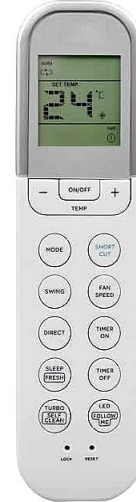

AR815

EX AR902

ARISTON
BGH
COMFEE
KOMECO
MIDEA
TADIRAN